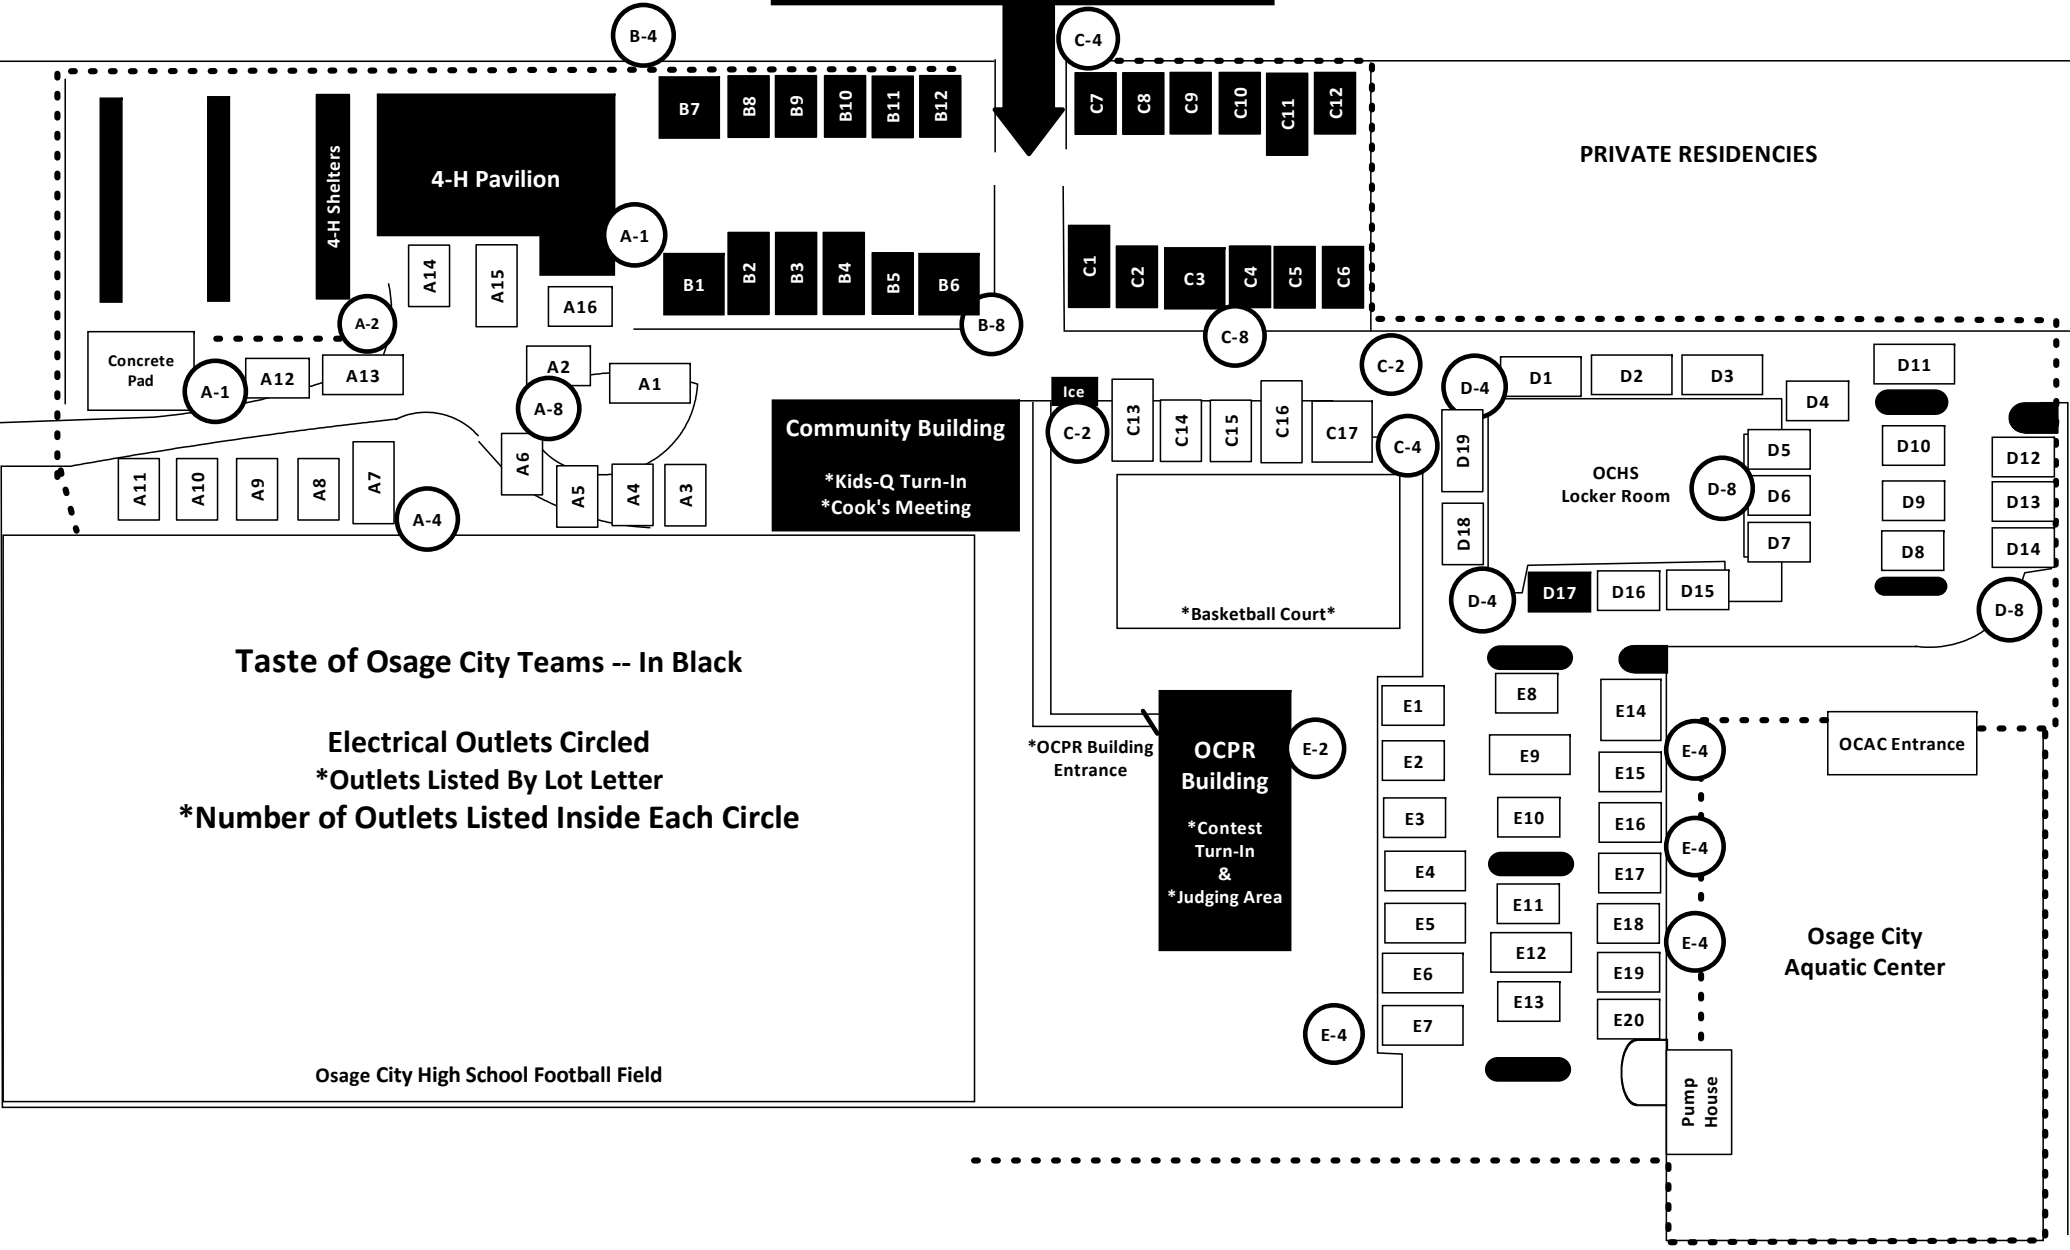

Smoke in the Spring Entrance

Taste of Osage City Teams -- In Black

Electrical Outlets Circled

*Outlets Listed By Lot Letter

*Number of Outlets Listed Inside Each Circle

Osage City High School Football Field

PRIVATE RESIDENCIES

OCBS Locker Room

Osage City Aquatic Center

Community Building

OCPR Building

OCAC Entrance

4-H Pavilion

*Contest Turn-In & Judging Area

Basketball Court

*OCPR Building Entrance

Ice

Concrete Pad

4-H Shelters

Pump House