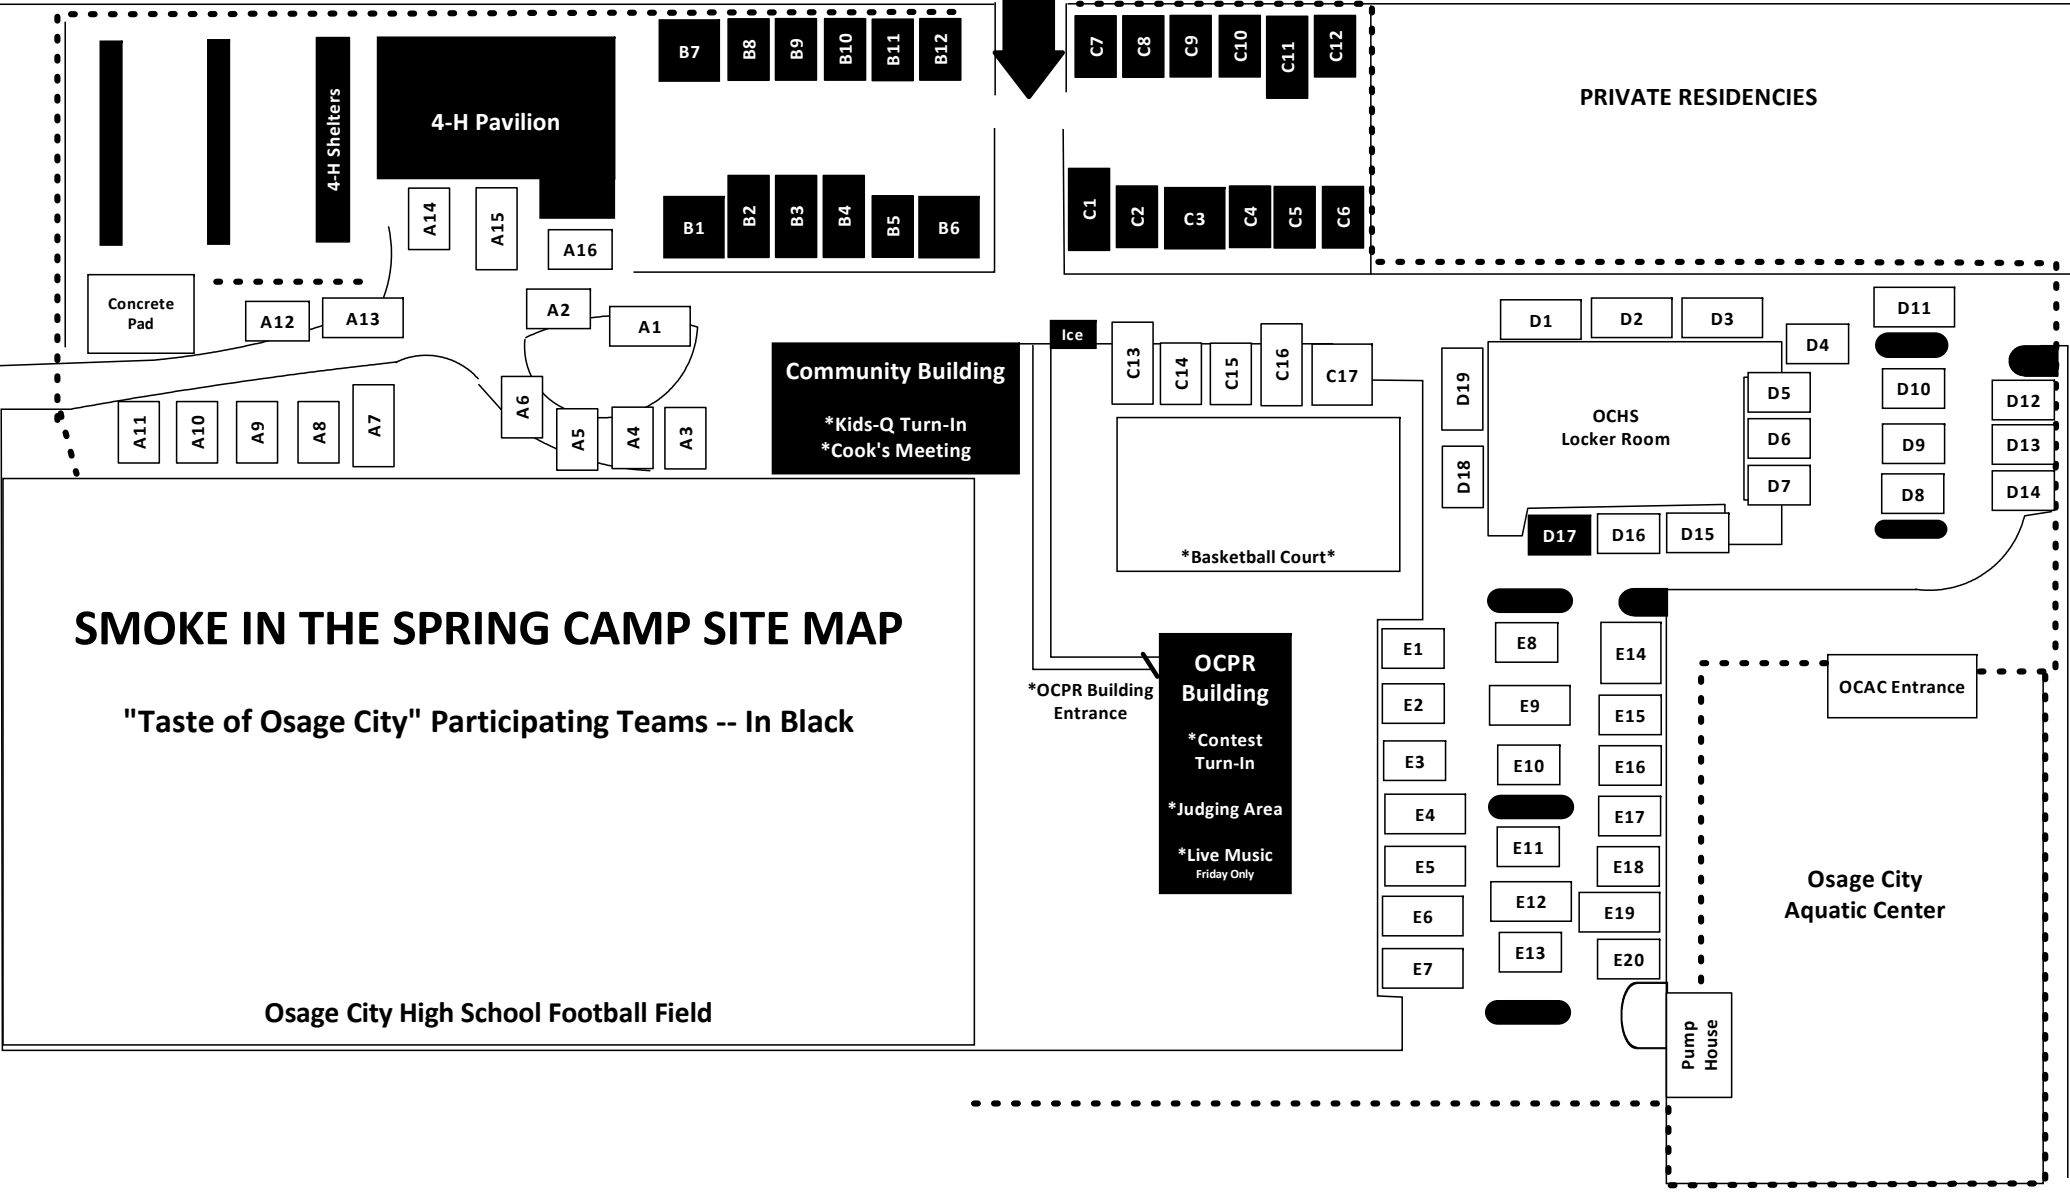

Smoke in the Spring Entrance

SMOKE IN THE SPRING CAMP SITE MAP

"Taste of Osage City" Participating Teams -- In Black

Osage City High School Football Field

Community Building

- *Kids-Q Turn-In
- *Cook's Meeting

OCPR Building

- *Contest Turn-In
- *Judging Area
- *Live Music Friday Only

PRIVATE RESIDENCIES

OCCHS Locker Room

Osage City Aquatic Center

OCAC Entrance

Pump House

Basketball Court

*OCPR Building Entrance

Ice

Concrete Pad

4-H Shelters

4-H Pavilion